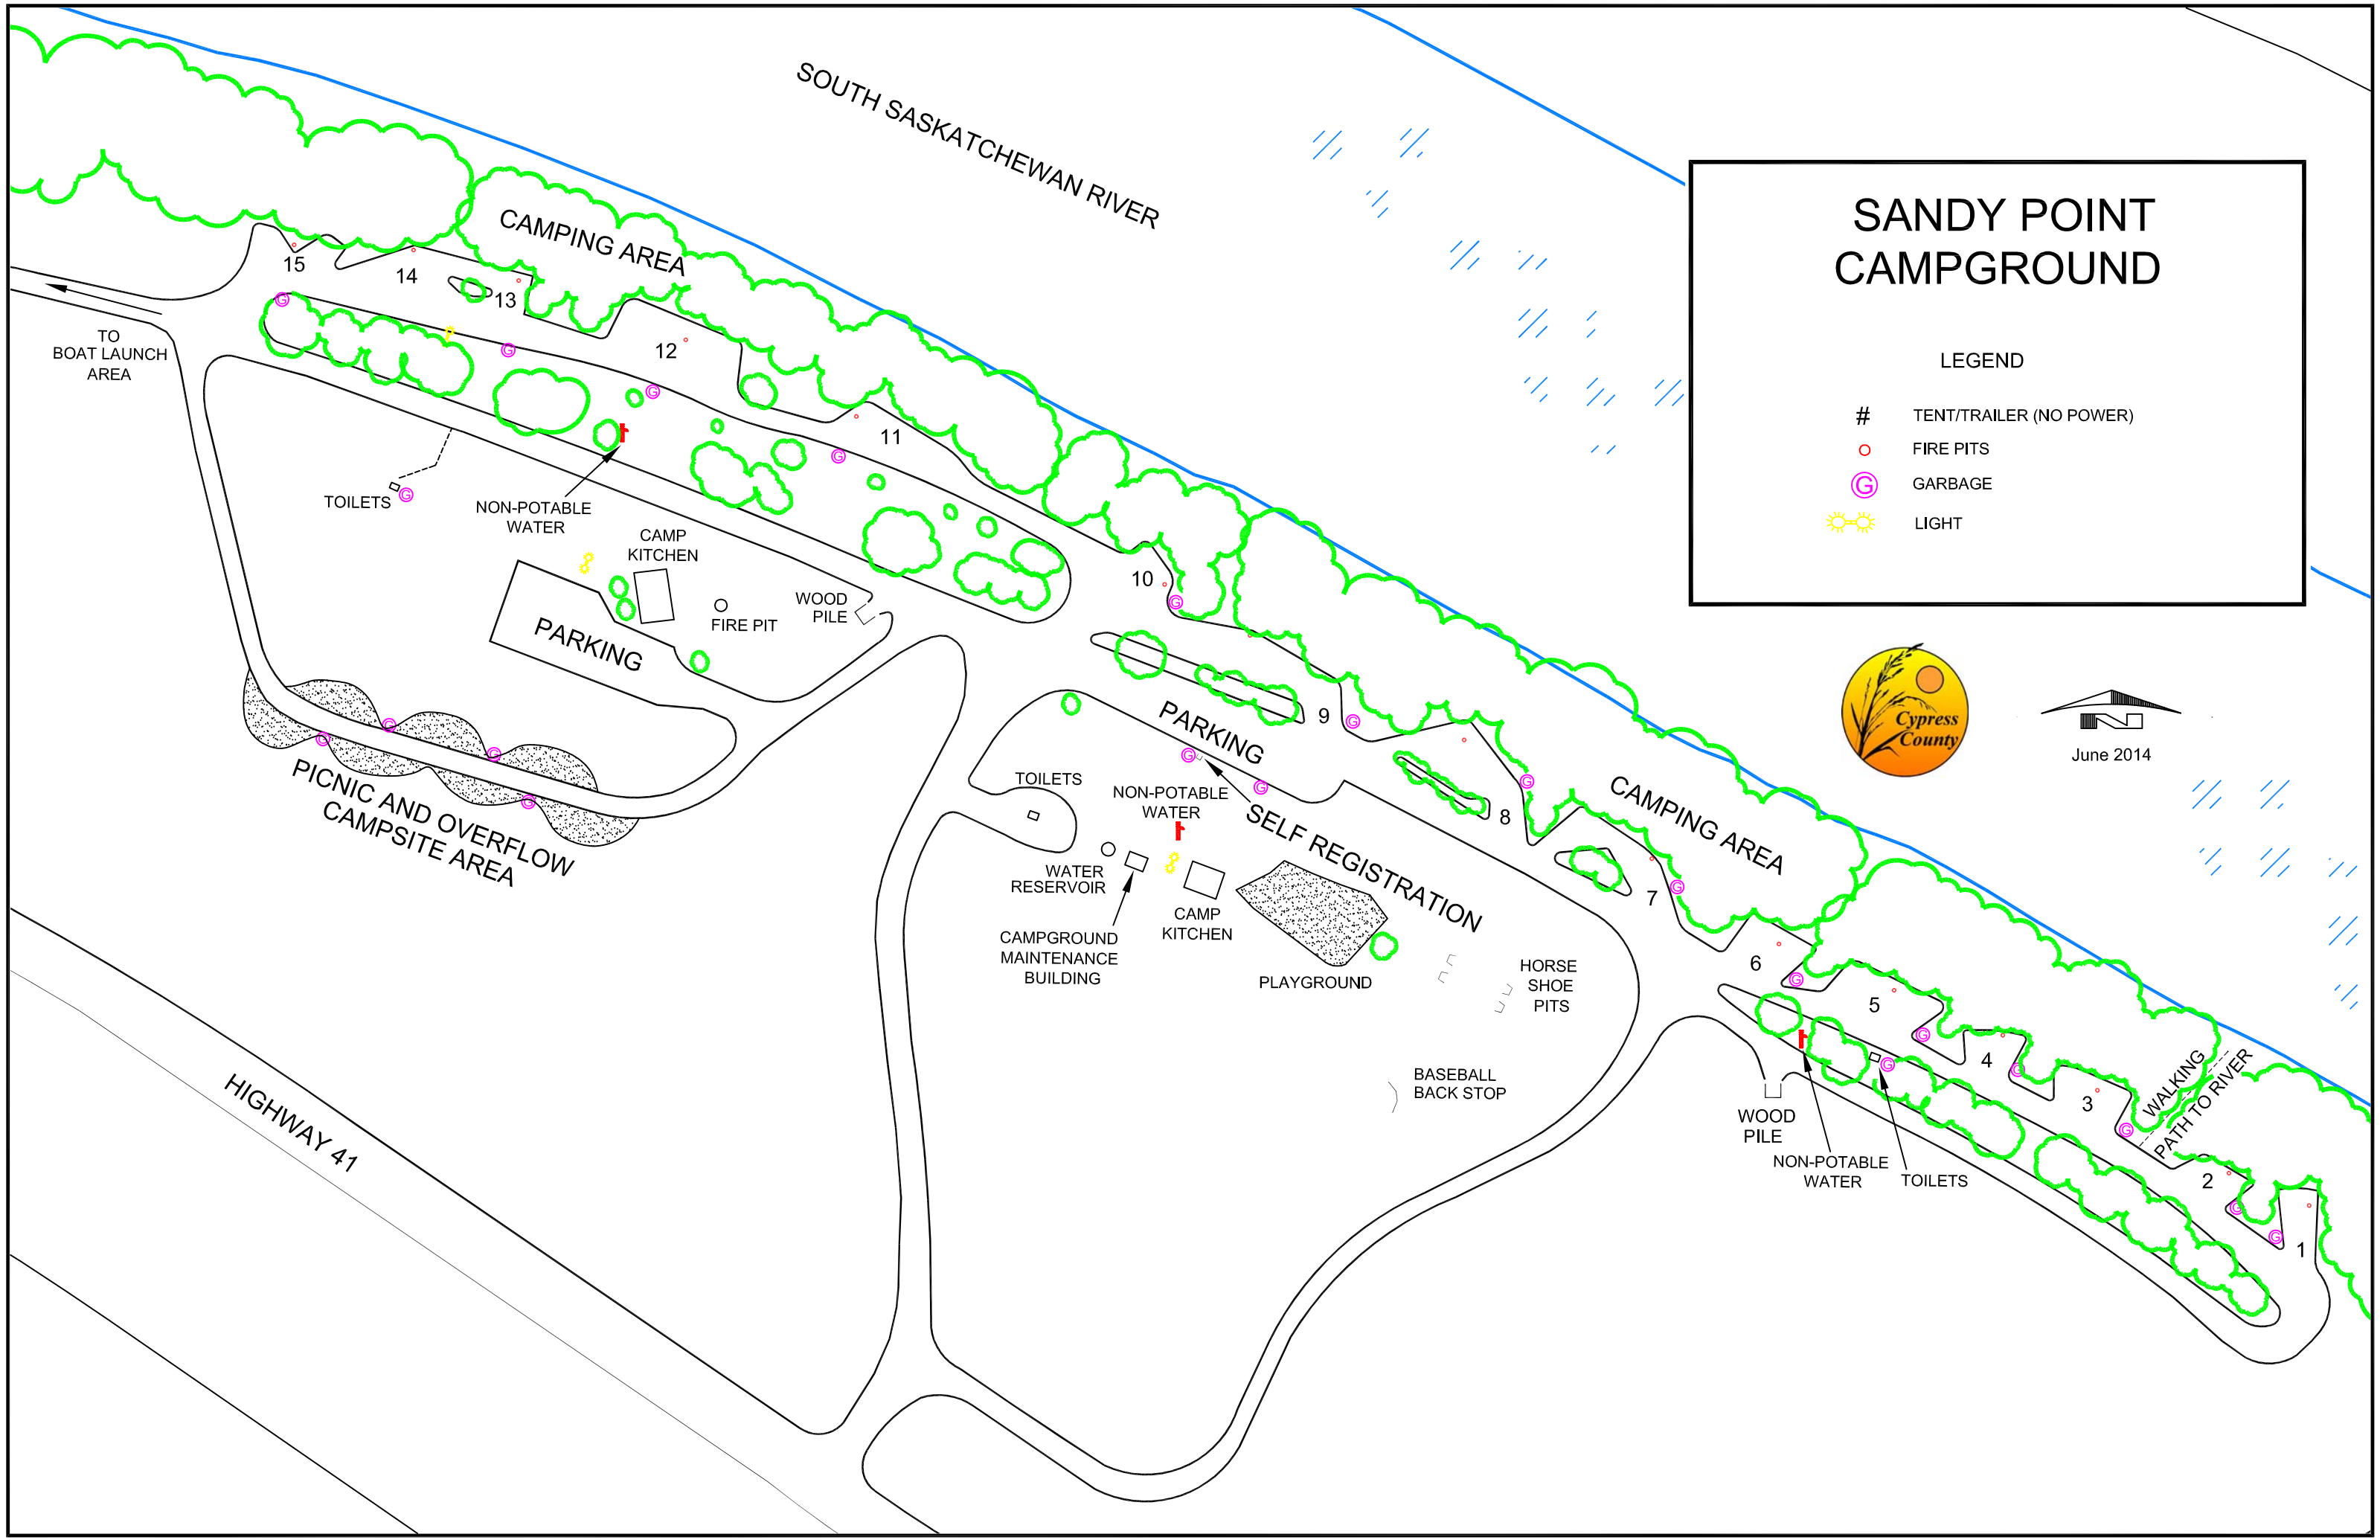

SOUTH SASKATCHEWAN RIVER

# SANDY POINT CAMPGROUND

## LEGEND

- # TENT/TRAILER (NO POWER)
- FIRE PITS
- ⊗ GARBAGE
- ☀ LIGHT

June 2014

CAMPING AREA

CAMPING AREA

HIGHWAY 41

TO BOAT LAUNCH AREA

PICNIC AND OVERFLOW CAMPSITE AREA

TOILETS

WALKING PATH TO RIVER